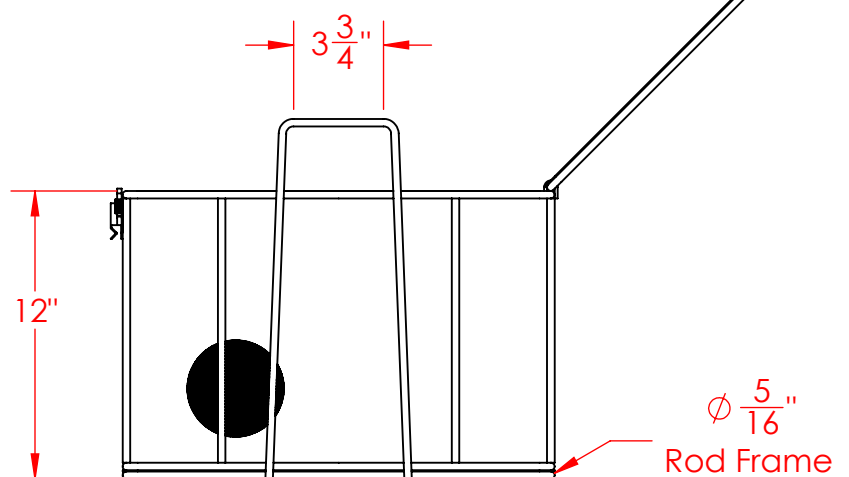

Lid Removed in this View to show Approximate Inside Dimensions

Ø 5/16" Rod Frame

Lined Bottom, Sides, and Lid with 8 Mesh x .047" Woven Wire (.078" Openings, 39% Open Area)

UNLESS OTHERWISE SPECIFIED:

DIMENSIONS ARE IN INCHES  
 TOLERANCES:  
 FRACTIONAL ± 1/16"  
 ANGULAR: ± 5 DEG.  
 TWO PLACE DECIMAL ±0.03  
 THREE PLACE DECIMAL ±0.015

EST WGT  
 24.5 lbs.

MATERIAL  
 304 Stainless Steel

FINISH  
 Natural

DO NOT SCALE DRAWING

**Rectangular Wire Mesh Basket:**  
 18Lx18Wx12H, 304 SS, 5/16 Rod Frame,  
 Hinged Lid with Latches, Stacking Handles,  
 Mesh: 8 x .047

SIZE **B** DWG. NO. TMT-180180120-Q08S

**PROPRIETARY AND CONFIDENTIAL**  
 THE INFORMATION CONTAINED IN THIS DRAWING IS THE SOLE PROPERTY OF THREE M TOOL. ANY REPRODUCTION IN PART OR AS A WHOLE WITHOUT THE WRITTEN PERMISSION OF THREE M TOOL IS PROHIBITED.

SCALE: 1:8

SHEET 1 OF 1