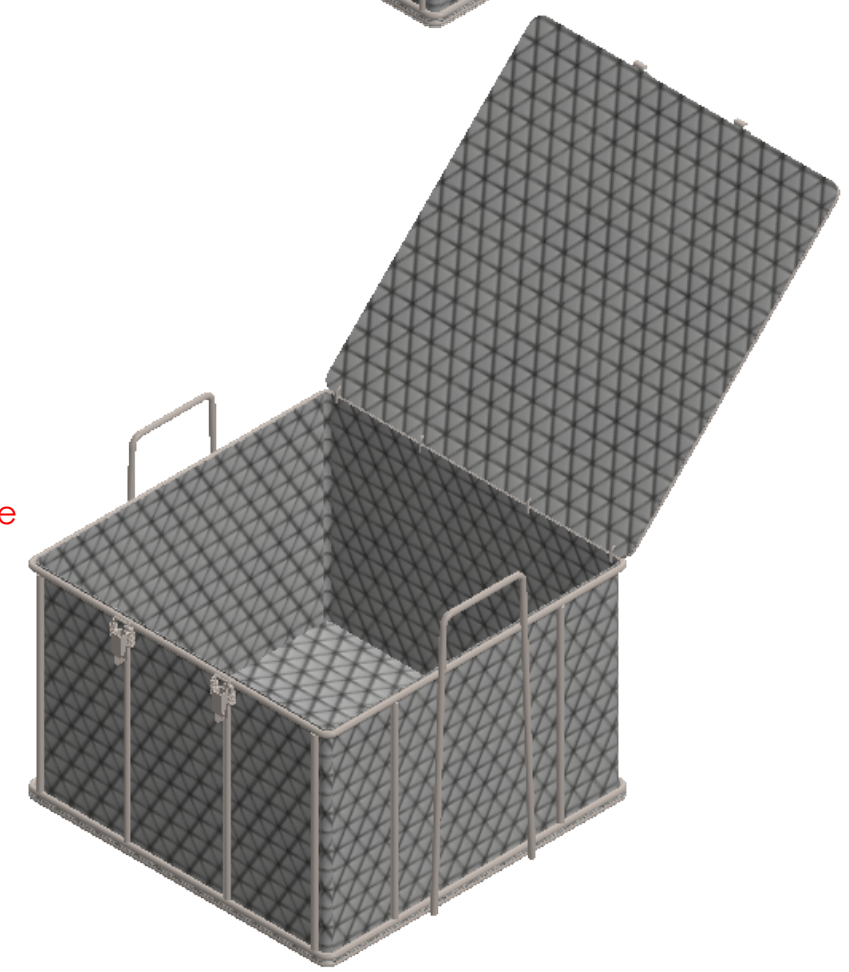

Lid Removed in this View to show Approximate Inside Dimensions

Ø 5/16" Rod Frame

Lined Bottom, Sides, and Lid with 8 Mesh x .047" Woven Wire (.078" Openings, 39% Open Area)

UNLESS OTHERWISE SPECIFIED:

DIMENSIONS ARE IN INCHES  
 TOLERANCES:  
 FRACTIONAL ± 1/16"  
 ANGULAR: ± 5 DEG.  
 TWO PLACE DECIMAL ±0.03  
 THREE PLACE DECIMAL ±0.015

EST WGT  
 24.5 lbs.

MATERIAL  
 304 Stainless Steel

FINISH  
 Natural

DO NOT SCALE DRAWING

**Rectangular Wire Mesh Basket:**  
 18Lx18Wx12H, 304 SS, 5/16 Rod Frame,  
 Hinged Lid with Latches, Stacking Handles,  
 Mesh: 8 x .047

SCALE: 1:8

SHEET 1 OF 1