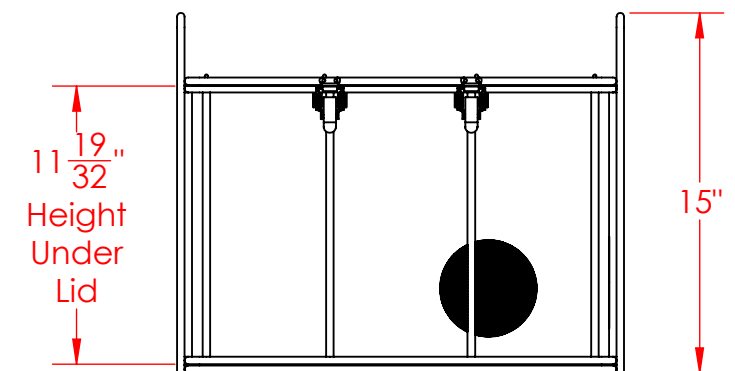

Lid Removed in this View to show Approximate Inside Dimensions

Ø 5/16" Rod Frame

Lined Bottom, Sides, and Lid with 8 Mesh x .047" Woven Wire (.078" Openings, 39% Open Area)

UNLESS OTHERWISE SPECIFIED:

DIMENSIONS ARE IN INCHES  
 TOLERANCES:  
 FRACTIONAL ± 1/16"  
 ANGULAR: ± 5 DEG.  
 TWO PLACE DECIMAL ±0.03  
 THREE PLACE DECIMAL ±0.015

EST WGT  
 24.5 lbs.

MATERIAL  
 304 Stainless Steel

FINISH  
 Natural

DO NOT SCALE DRAWING

**Rectangular Wire Mesh Basket:**  
 18Lx18Wx12H, 304 SS, 5/16 Rod Frame,  
 Hinged Lid with Latches, Stacking Handles,  
 Mesh: 8 x .047

SIZE **B** DWG. NO. TMT-180180120-Q08S

**PROPRIETARY AND CONFIDENTIAL**  
 THE INFORMATION CONTAINED IN THIS DRAWING IS THE SOLE PROPERTY OF THREE M TOOL. ANY REPRODUCTION IN PART OR AS A WHOLE WITHOUT THE WRITTEN PERMISSION OF THREE M TOOL IS PROHIBITED.

SCALE: 1:8

SHEET 1 OF 1